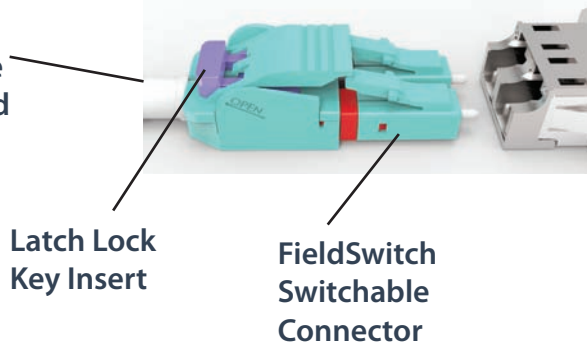

Premium Duplex LC Switchable Connector Cables with Flexible Boot & Latch Lock

Switch polarity in 3 easy steps!

- 1 Open connector top
- 2 Switch polarity
- 3 Close connector top

- * Connects to any conventional adapter
- * Key latch insert locks the connector in place

- * Quick assembly without any special tooling
- * Switch without re-termination!

Simple Installation!

Flexible Boot,
Bend-Insensitive
or Light Armored
Fiber Cable

Latch lock insert prevents
accidental disconnection!

- * Push in key insert to lock
- * Pull out key insert to unlock
- * No extra tools required

Unique Flexible Boot
bends in *every direction*
up to 90 degrees!

Available Configurations:

- | | |
|------------------|-----------------------------------|
| ■ Type | Bend-Insensitive or Light Armored |
| ■ Mode | Multimode or Single-Mode |
| ■ Insulation | Riser or Plenum |
| ■ Connector Boot | Flexible 3.0mm white |