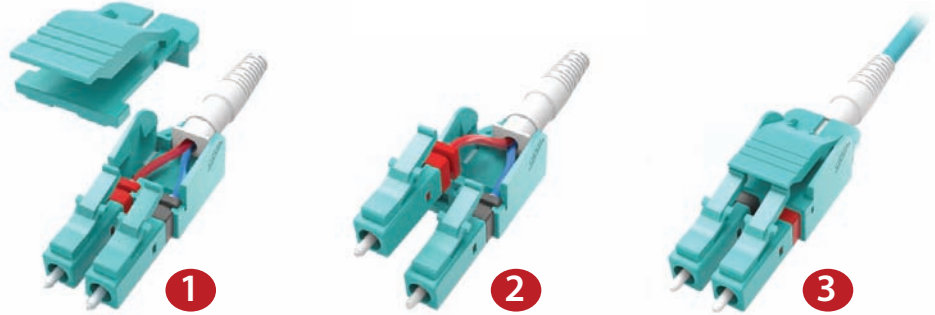

Premium Duplex LC Switchable Connector Cables with Flexible Boot & Latch Lock

Switch polarity in 3 easy steps!

- 1 Open connector top
- 2 Switch polarity
- 3 Close connector top

- * Connects to any conventional adapter
- * Key latch insert locks the connector in place

- * Quick assembly without any special tooling
- * Switch without re-termination!

Simple Installation!

Flexible Boot,
Bend-Insensitive
or Light Armored
Fiber Cable

Latch lock insert prevents
accidental disconnection!

- * Push in key insert to lock
- * Pull out key insert to unlock
- * No extra tools required

Unique Flexible Boot
bends in *every direction*
up to 90 degrees!

Available Configurations:

- | | |
|------------------|-----------------------------------|
| ■ Type | Bend-Insensitive or Light Armored |
| ■ Mode | Multimode or Single-Mode |
| ■ Insulation | Riser or Plenum |
| ■ Connector Boot | Flexible 3.0mm white |