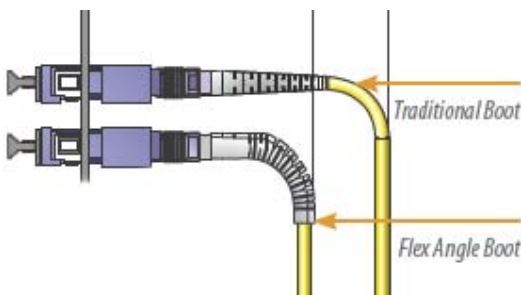

Premium Duplex LC Switchable Connector Cables with Flexible Boot & Latch Lock

Switch polarity in 3 easy steps!

- 1 Open connector top
- 2 Switch polarity
- 3 Close connector top

- * Connects to any conventional adapter
- * Key latch insert locks the connector in place

- * Quick assembly without any special tooling
- * Switch without re-termination!

Simple Installation!

Flexible Boot,
Bend-Insensitive
or Light Armored
Fiber Cable

Latch lock insert prevents
accidental disconnection!

- * Push in key insert to lock
- * Pull out key insert to unlock
- * No extra tools required

Unique Flexible Boot
bends in *every direction*
up to 90 degrees!

Available Configurations:

- | | |
|------------------|-----------------------------------|
| ■ Type | Bend-Insensitive or Light Armored |
| ■ Mode | Multimode or Single-Mode |
| ■ Insulation | Riser or Plenum |
| ■ Connector Boot | Flexible 3.0mm white |